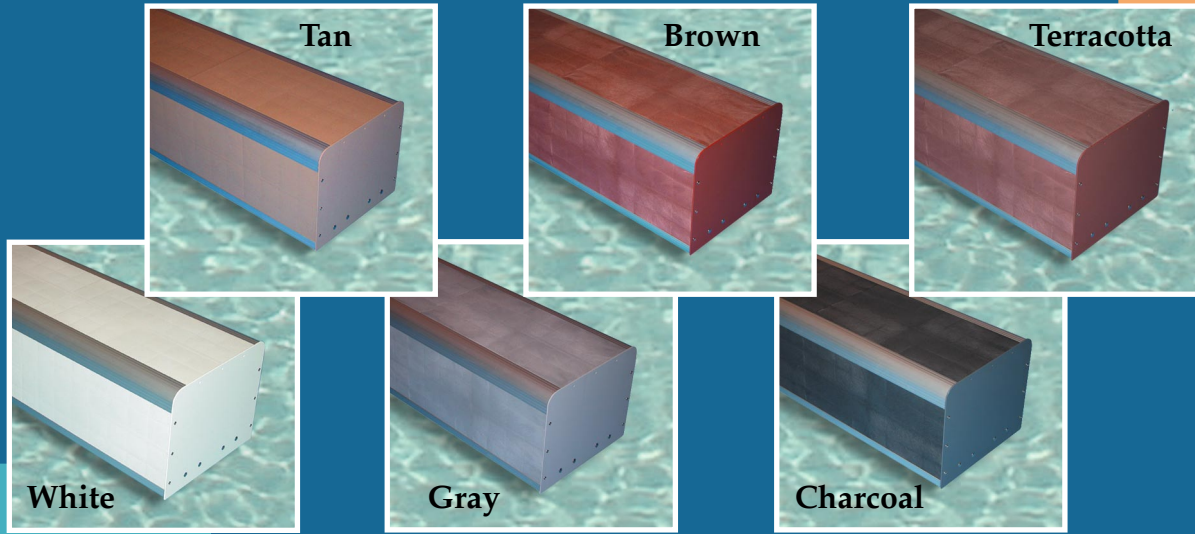

Pool Cover Benches, Lids and Fabrics

Designed by Aquamatic

- | | | | |
|---------------|--------------|----------|----------------|
| 1. Navy | 4. Turquoise | 7. Tan | 10. Charcoal |
| 2. Royal Blue | 5. Teal | 8. Brown | 11. Gray |
| 3. Light Blue | 6. Green | 9. Black | 12. Sage Green |

New Designer Colors

- | | |
|----------------|--------------|
| 1. Washed Navy | 3. Brushwood |
| 2. Powder Blue | 4. Sand |