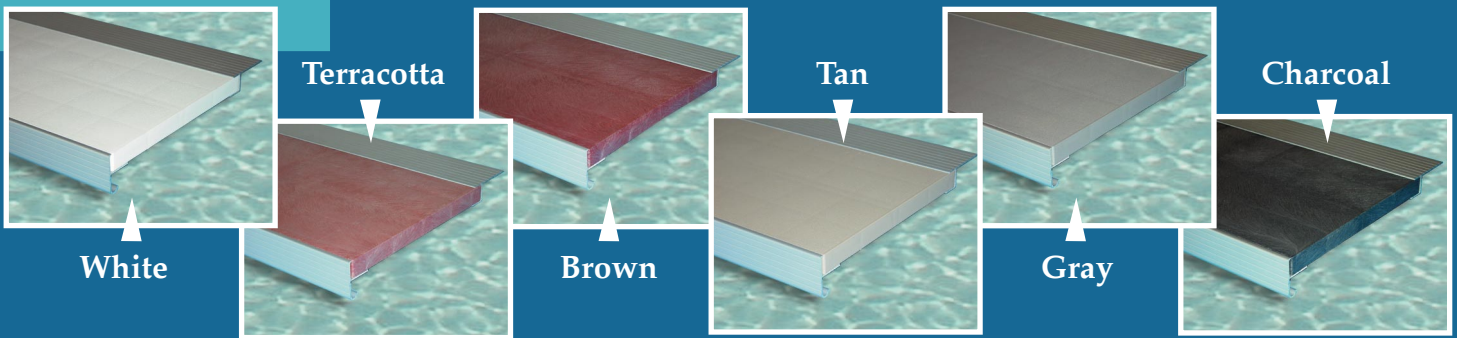

Pool Cover Benches, Lids and Fabrics

Designed by Aquamatic

- | | | | |
|---------------|--------------|----------|----------------|
| 1. Navy | 4. Turquoise | 7. Tan | 10. Charcoal |
| 2. Royal Blue | 5. Teal | 8. Brown | 11. Gray |
| 3. Light Blue | 6. Green | 9. Black | 12. Sage Green |

New Designer Colors

- | | |
|----------------|--------------|
| 1. Washed Navy | 3. Brushwood |
| 2. Powder Blue | 4. Sand |