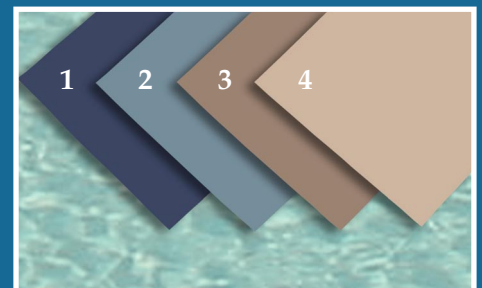

Pool Cover Benches, Lids and Fabrics

Designed by Aquamatic

- | | | | |
|---------------|--------------|----------|----------------|
| 1. Navy | 4. Turquoise | 7. Tan | 10. Charcoal |
| 2. Royal Blue | 5. Teal | 8. Brown | 11. Gray |
| 3. Light Blue | 6. Green | 9. Black | 12. Sage Green |

New Designer Colors

- | | |
|----------------|--------------|
| 1. Washed Navy | 3. Brushwood |
| 2. Powder Blue | 4. Sand |